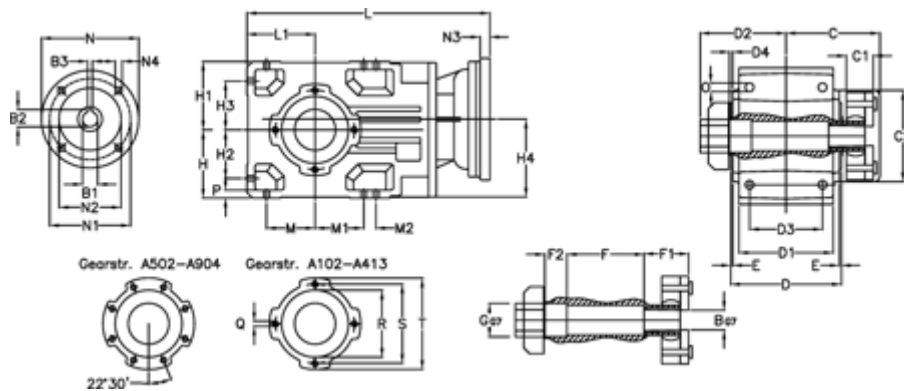

Article number: 29600202126120  
 Description: Bevel helical gearbox  
 A202QF25-21,2-P63B5

## Measures

B = 25	D1 = 110	F2 = 36	L = 306.0	N3 = -
B1 = 11	D2 = 60	G = 32	L1 = 80	N4 = M8x19
B2 = 12.8	D3 = 90	GA = 14,5 NM	M = 60.0	O = 9.5
B3 = 4	d4 = 4.5	H = 80	M1 = 60.0	P = 9
C = 89.5	Description = A202QF-xx-P63 B5	H1 = 80	M2 = -	Q = M8x15
C1 = 23	E = 3.0	H2 = 60.0	N = 140	R = 95
C2 = 72.0	F = 77.5	H3 = 60.0	N1 = 115	S = 115
D = 136	F1 = 36.0	H4 = 93.0	N2 = 95	T = 140